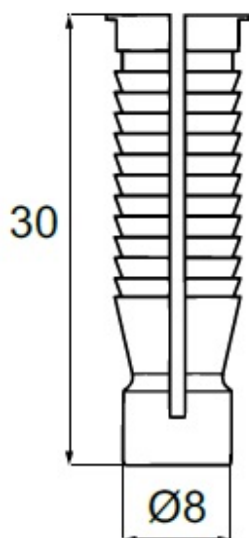

## PRODUCT SHEET

**Description:**

Quick Dowel #5057, Female Dowel  $\varnothing 8 \times 30$ mm, Plastic, Black

**Item number:**

11.16.531-0

Units	Box	Carton	HS Code	Barcode
Pcs.	1	3000	7318290090	 5704866018340

Plastic dowel  
for drill hole  
 $\varnothing 8$  mm